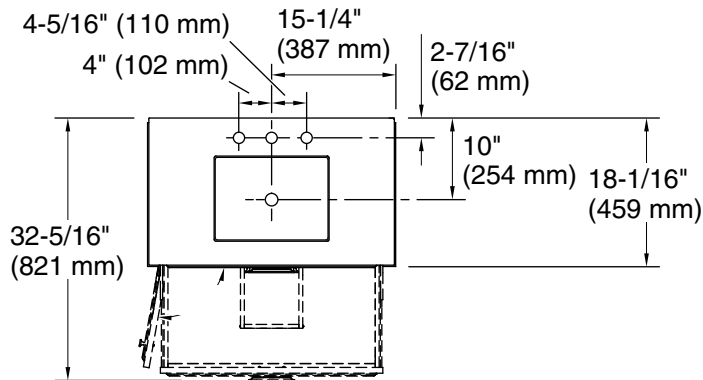

Features

- One full-extension 12-3/4" (325 mm) drawer with soft-close side-mount slides
- Three-way adjustable slow-close door hinges for easy cabinet access
- 18" (457 mm) cabinet interior provides ample storage space
- Finish-matched cabinet interior offers generous clearance for plumbing
- Customize your storage with optional accessories such as floor liners, drawer organizers, and perfectly sized containers (sold separately)
- Coordinates with K-33550 upgraded hardware finishes, K-25815 quartz backsplash, and K-25819 quartz side splash (sold separately)

| Color | Code | Description |
|-------|------|-------------|
|-------|------|-------------|

| | | |
|---|-----|------------|
|  | 0 | White |
|  | 1WX | Grey Slate |

Waste Pipe Location Information

Technical Information

All product dimensions are nominal.

Notes

Install this product according to the installation instructions.