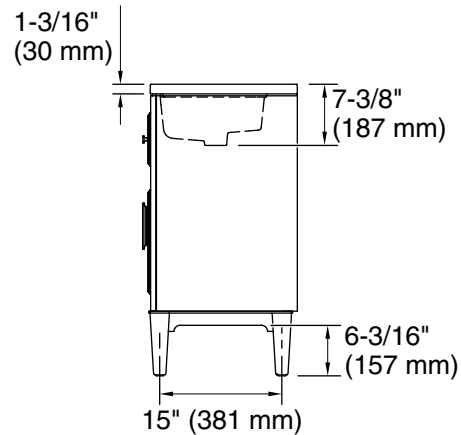

Features

- One full-extension 12-3/4" (325 mm) drawer with soft-close side-mount slides
- Three-way adjustable slow-close door hinges for easy cabinet access
- 18" (457 mm) cabinet interior provides ample storage space
- Finish-matched cabinet interior offers generous clearance for plumbing
- Customize your storage with optional accessories such as floor liners, drawer organizers, and perfectly sized containers (sold separately)
- Coordinates with K-33550 upgraded hardware finishes, K-25815 quartz backsplash, and K-25819 quartz side splash (sold separately)

| Color | Code | Description |
|-------|------|-------------|
|-------|------|-------------|

| | | |
|---|-----|------------|
|  | 0 | White |
|  | 1WX | Grey Slate |

Waste Pipe Location Information

Technical Information

All product dimensions are nominal.

Notes

Install this product according to the installation instructions.