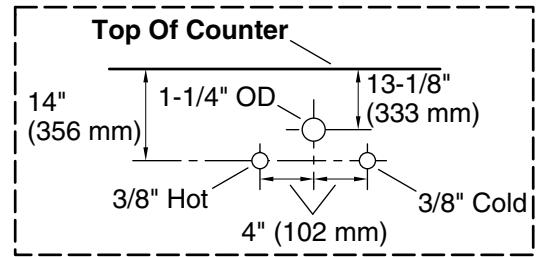

Features

- One full-extension 12-3/4" (325 mm) drawer with soft-close side-mount slides
- Three-way adjustable slow-close door hinges for easy cabinet access
- 18" (457 mm) cabinet interior provides ample storage space
- Finish-matched cabinet interior offers generous clearance for plumbing
- Customize your storage with optional accessories such as floor liners, drawer organizers, and perfectly sized containers (sold separately)
- Coordinates with K-33550 upgraded hardware finishes, K-25815 quartz backsplash, and K-25819 quartz side splash (sold separately)

| Color | Code | Description |
|-------|------|-------------|
|-------|------|-------------|

| | | |
|---|-----|------------|
|  | 0 | White |
|  | 1WX | Grey Slate |

Waste Pipe Location Information

Technical Information

All product dimensions are nominal.

Notes

Install this product according to the installation instructions.